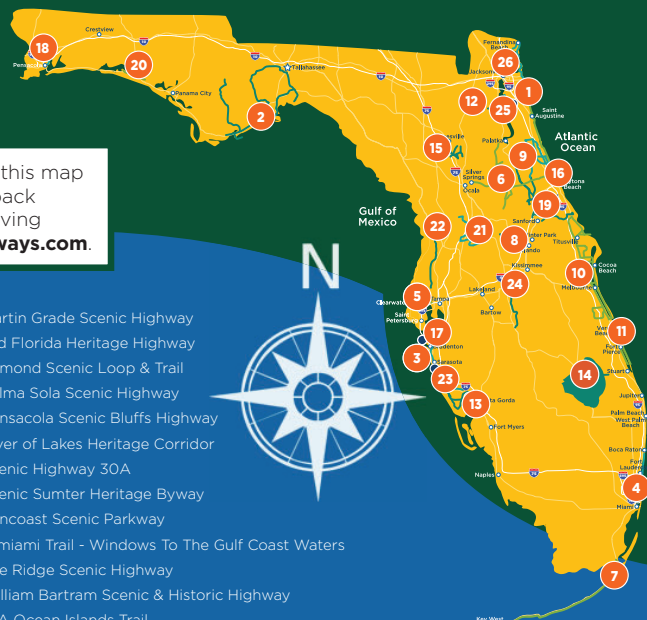

Our Scenic Highways

The calendar displays the number of each byway on this map on the designation date, or "byway birthday." Refer back to this map for each byway location. You can find driving directions to byways and more at floridascenichighways.com.

- | | |
|---|--|
| 1 A1A Scenic & Historic Coastal Byway | 14 Martin Grade Scenic Highway |
| 2 Big Bend Scenic Byway | 15 Old Florida Heritage Highway |
| 3 Bradenton Beach Scenic Highway | 16 Ormond Scenic Loop & Trail |
| 4 Broward County A1A Scenic Highway | 17 Palma Sola Scenic Highway |
| 5 Courtney Campbell Scenic Highway | 18 Pensacola Scenic Bluffs Highway |
| 6 Florida Black Bear National Scenic Byway | 19 River of Lakes Heritage Corridor |
| 7 Florida Keys Scenic Highway All-American Road | 20 Scenic Highway 30A |
| 8 Green Mountain Scenic Byway | 21 Scenic Sumter Heritage Byway |
| 9 Heritage Crossroads: Miles of History | 22 Suncoast Scenic Parkway |
| 10 Indian River Lagoon National Scenic Byway | 23 Tamiami Trail - Windows To The Gulf Coast Waters |
| 11 Indian River Lagoon - Treasure Coast Scenic Highway | 24 The Ridge Scenic Highway |
| 12 J.C. Penney Memorial Scenic Highway | 25 William Bartram Scenic & Historic Highway |
| 13 Lemon Bay / Myakka Trail Scenic Highway | 26 A1A Ocean Islands Trail |

 **William Bartram Scenic & Historic Highway**
Designated 2005

Photo: *Paradise*, by Richard Vogel
 Indian River Lagoon National Scenic Byway

November 2020

SUN	MON	TUES	WED	THURS	FRI	SAT
1	2	3 Election Day	4	5	6	7
8	9	10	11 Veterans Day	12	13	14 2
15	16	17	18	19 9	20	21
22	23	24	25 Impaired Boycott Blackout Wednesday	26  Thanksgiving Day	27	28
29	30	<p>Follow us on Instagram: @floridascenic</p> 				

SUN	MON	TUES	WED	THURS	FRI	SAT
		1	2	3	4	5
6	7	8	9	10	11	12
13	14	11 15	16	17	18	19
20	21	22	23	24	25 Christmas Day	26
27	28	29	30	31  New Year's Eve	 Follow us on Instagram: @floridascenic	

11 Indian River Lagoon - Treasure Coast
Scenic Highway
Designated 2005