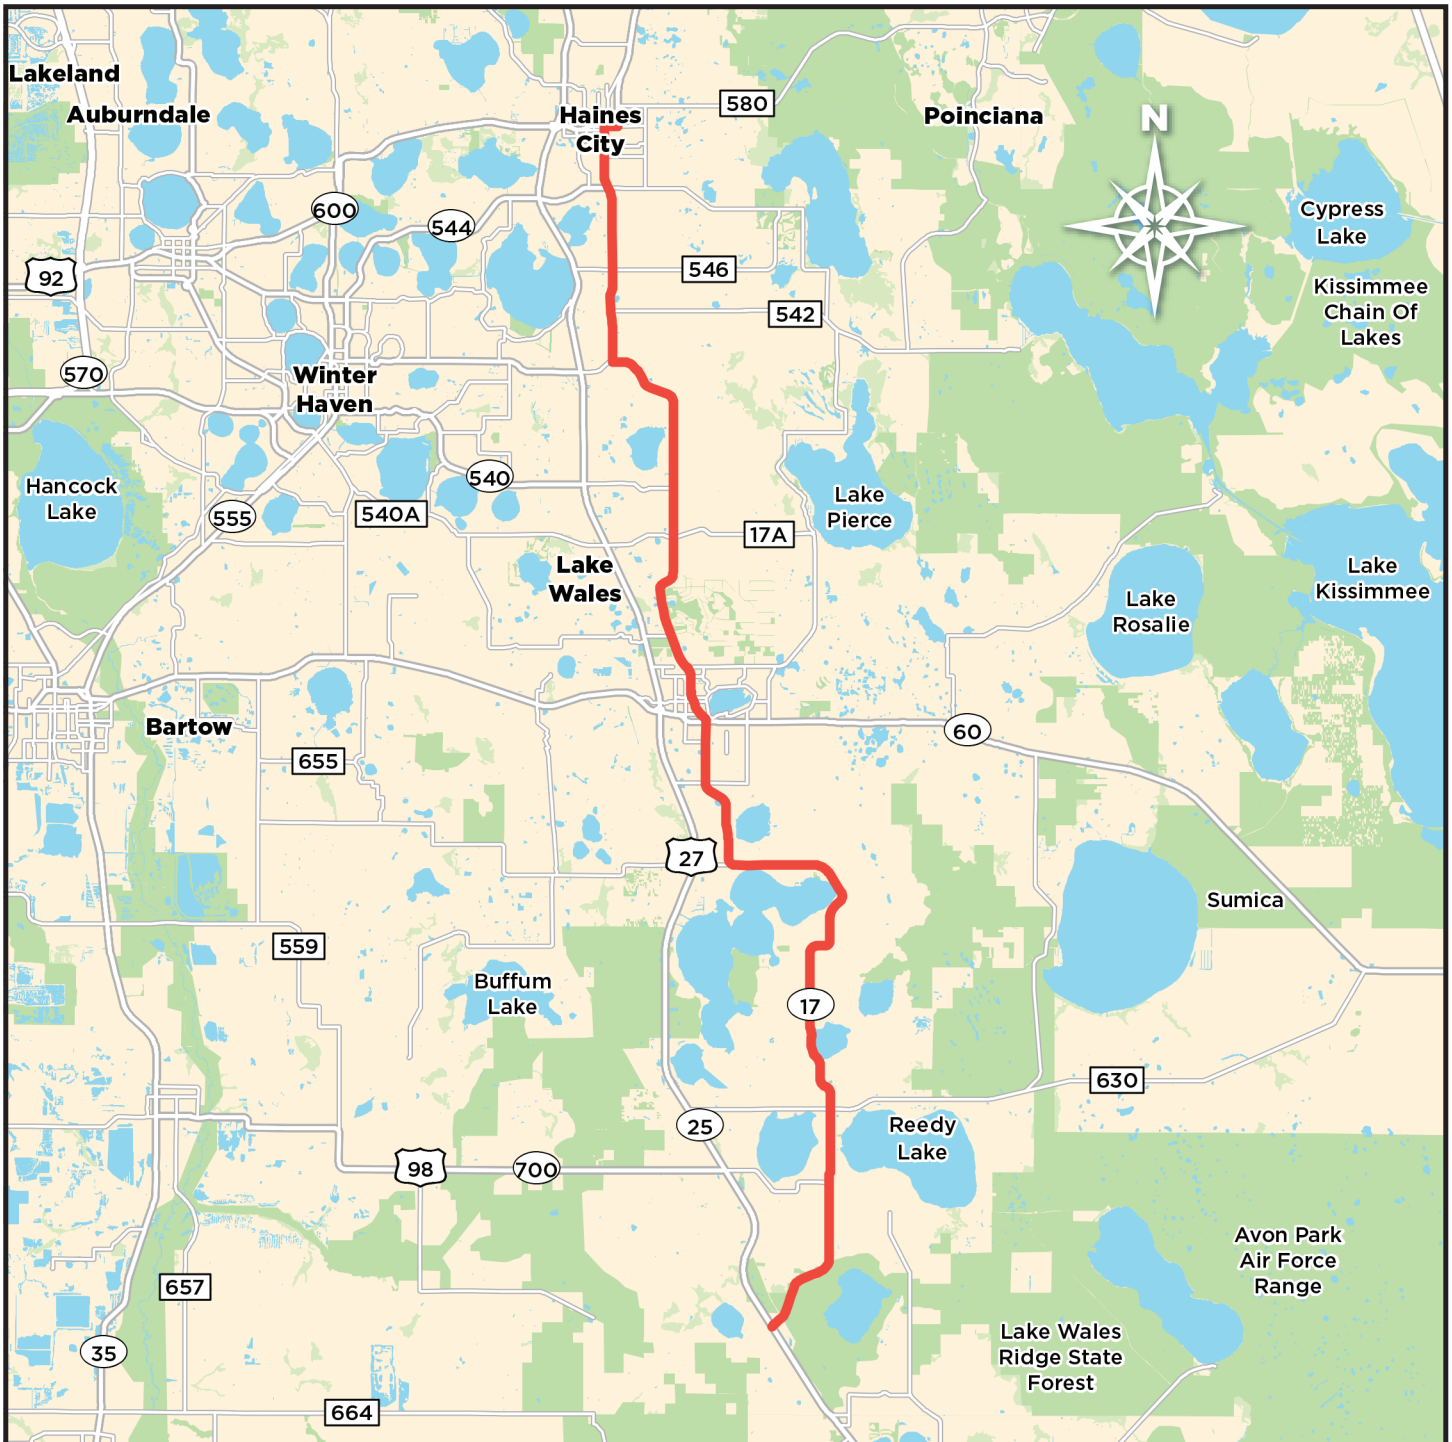

# The Ridge Scenic Highway

**Length of the Byway:** 39 Miles

**Designation Date:** Feb. 16, 2005

**FDOT District:** 1

[ridgescenichighway.com](http://ridgescenichighway.com)

Located in Polk County, this roadway (SR 17) extends 39 miles along the Lake Wales Ridge Frostproof to Haines City. SR 17 provides scenic vistas and access to lakes, natural areas, citrus groves, agricultural fields and unique Florida attractions. A trip along the Ridge Scenic Highway will provide you with a taste of what Florida was like in the early 1900s.